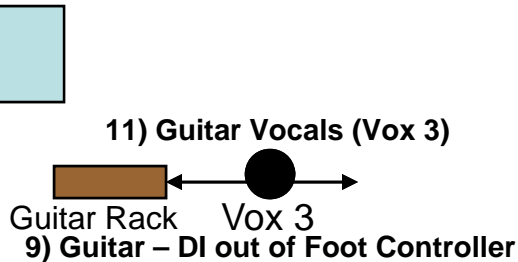

adbacadabra Stage Plot 3

Aviom Monitor System

From Our Aviom Mixer:

- 1) Bass
- 2) TB
- 3) Synth Left
- 4) Synth Right
- 5) Back Vox Left
- 6) Back Vox Right
- 7) Not to House
- 8) Not to House

- 9) Synth Keyboard (DI)
- 10) Utility Acoustic Guit (DI)
- 11) Marimba Mic L
- 12) Marimba Mic R
- 13) Glockenspiel Mic
- 14) Timpani 32"
- 15) Timpani 29"
- 16) BLANK

Mic Channels

(Vox 1 & 2 Wireless hardwire direct in Aviom system)

Side fill

- 32) Voc 1 - Wireless Mic
- 33) Voc 2 - Wireless Mic

Side fill