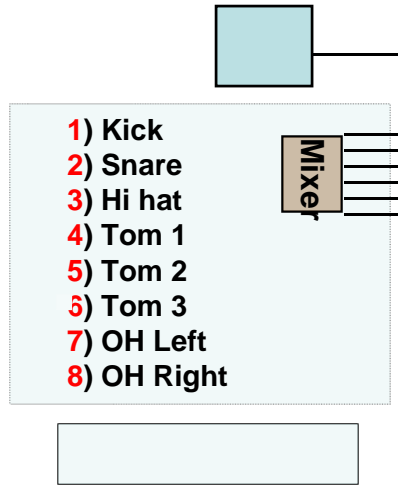

adbacadabra Stage Plot 3

Aviom Monitor System

From Our Aviom Mixer:

- 1) Bass
- 2) TB
- 3) Synth Left
- 4) Synth Right
- 5) Back Vox Left
- 6) Back Vox Right
- 7) Not to House
- 8) Not to House

- 9) Synth Keyboard (DI)
- 10) Utility Acoustic Guit (DI)
- 11) Marimba Mic L
- 12) Marimba Mic R
- 13) Glockenspiel Mic
- 14) Timpani 32"
- 15) Timpani 29"
- 16) BLANK

Mic Channels

(Vox 1 & 2 Wireless hardwire direct in Aviom system)

Side fill

- 32) Voc 1 - Wireless Mic
- 33) Voc 2 - Wireless Mic

Side fill