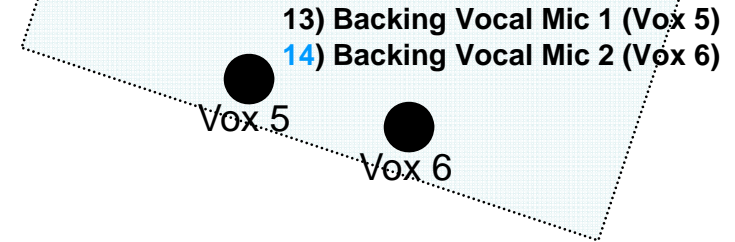

adbacadabra Stage Plot 3

Aviom Monitor System

From Our Aviom Mixer:

- 1) Bass
- 2) TB
- 3) Synth Left
- 4) Synth Right
- 5) Back Vox Left
- 6) Back Vox Right
- 7) Not to House
- 8) Not to House

- 9) Synth Keyboard (DI)
- 10) Utility Acoustic Guit (DI)
- 11) Marimba Mic L
- 12) Marimba Mic R
- 13) Glockenspiel Mic
- 14) Timpani 32"
- 15) Timpani 29"
- 16) BLANK

Mic Channels

(Vox 1 & 2 Wireless hardwire direct in Aviom system)

Side fill

- 32) Voc 1 - Wireless Mic
- 33) Voc 2 - Wireless Mic

Side fill